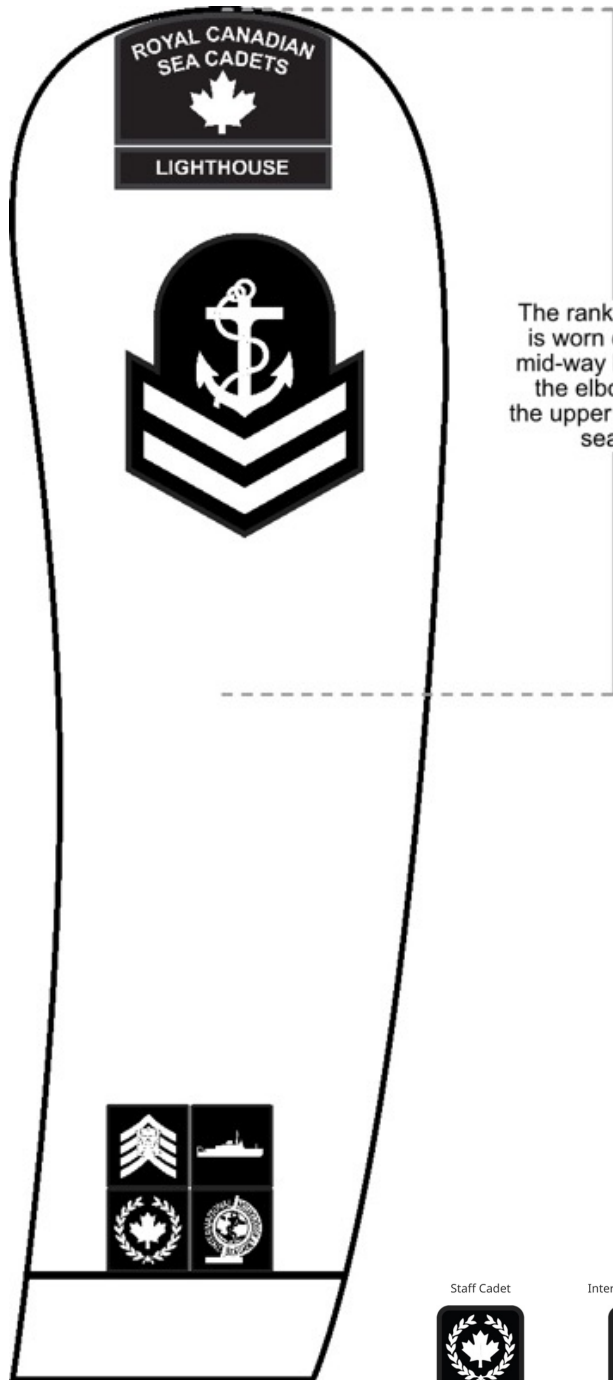

LEFT ARM

The rank insignia is worn centred mid-way between the elbow and the upper shoulder seam

RANK BADGES

Rank Insignia for AB-PO2 is centred midway between the elbow and the upper shoulder seam

APPOINTMENT

Appointment Badges are worn directly above the cuff of the sleeve, centred with the Sea Cadets Shoulder Flash

Staff Cadet

International Exchange

Seamanship Deployment

Stores

Regulating

Training

Royal Canadian Navy Deployment

Coast Guard Deployment

Tall Ship Deployment

Ship's Writer

Bugler

LEFT ARM

RANK BADGES

Rank Insignia for PO1-CPO1 is centred midway between the elbow and the cuff of the sleeve.

APPOINTMENT