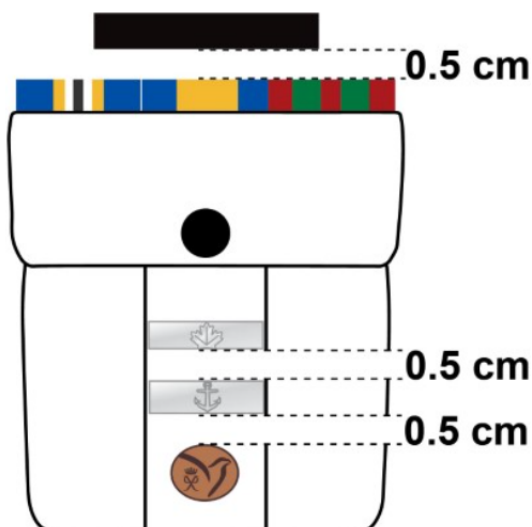

Appointment Badges are worn directly above the cuff of the sleeve, centred with the Sea Cadets Shoulder Flash

The PO1, CPO2, and CPO1 rank insignia is worn centred mid-way between the elbow and the bottom of the cuff

Tall Ship Deployment

Ship's Writer

Bugler

TUNIC

3 cm

CORPS CREST

Corps Crest is to be worn 3 cm above the right breast pocket, centred with the button. Distance may be increased by 1.5cm for 4+ Undress Ribbons.

NAME TAG

NO MEDAL: Name tag will lay on the top of the breast pocket, centred with Corps Crest.

WITH MEDAL: Name tag is centred between the Corps Crest and the Medal.

PINS

CCO Pins are worn centred on the right breast pocket, 0.5 cm apart from each other.

RIGHT ARM

Worn centred mid-way
between the elbow
and the upper
shoulder seam

CTC BADGES

CTC Badges are centred mid-way between the elbow and the upper shoulder seam. Up to 2 can be worn

PROFICIENCY

Proficiency Badges are worn directly above the cuff of the sleeve, centred with the Sea Cadets Shoulder Flash. Up to 6 Badges may be worn.