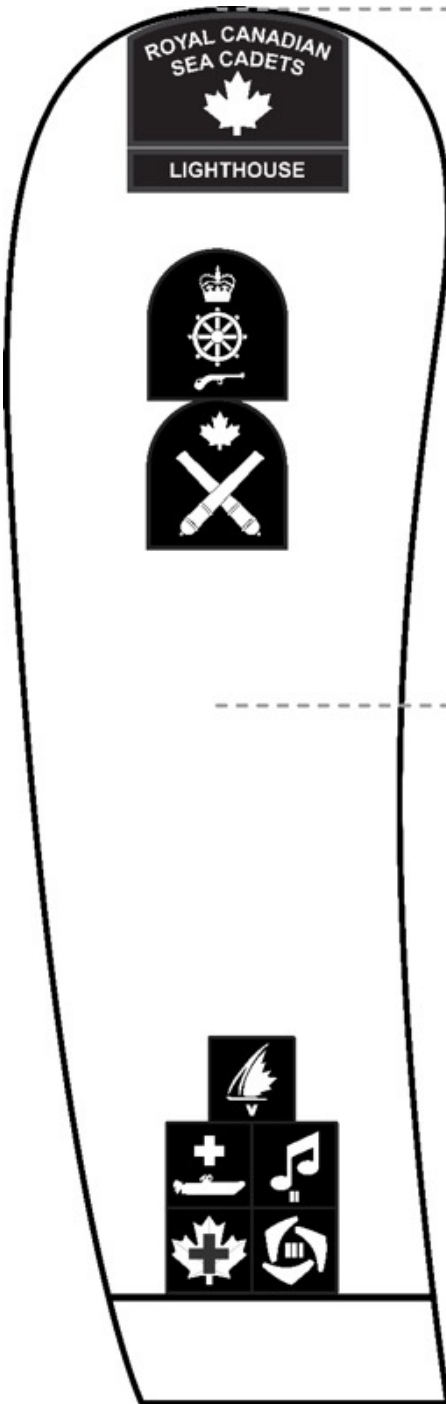

LEFT ARM

The rank insignia is worn centred mid-way between the elbow and the upper shoulder seam

RANK BADGES

Rank Insignia for AB-PO2 is centred midway between the elbow and the upper shoulder seam

APPOINTMENT

Tall Ship Deployment

Ship's Writer

Bugler

TUNIC

3 cm

CORPS CREST

Corps Crest is to be worn 3 cm above the right breast pocket, centred with the button. Distance may be increased by 1.5cm for 4+ Undress Ribbons.

NAME TAG

NO MEDAL: Name tag will lay on the top of the breast pocket, centred with Corps Crest.

WITH MEDAL: Name tag is centred between the Corps Crest and the Medal.

PINS

CCO Pins are worn centred on the right breast pocket, 0.5 cm apart from each other.

RIGHT ARM

Worn centred mid-way
between the elbow
and the upper
shoulder seam

CTC BADGES

CTC Badges are centred mid-way between the elbow and the upper shoulder seam. Up to 2 can be worn

PROFICIENCY

Proficiency Badges are worn directly above the cuff of the sleeve, centred with the Sea Cadets Shoulder Flash. Up to 6 Badges may be worn.